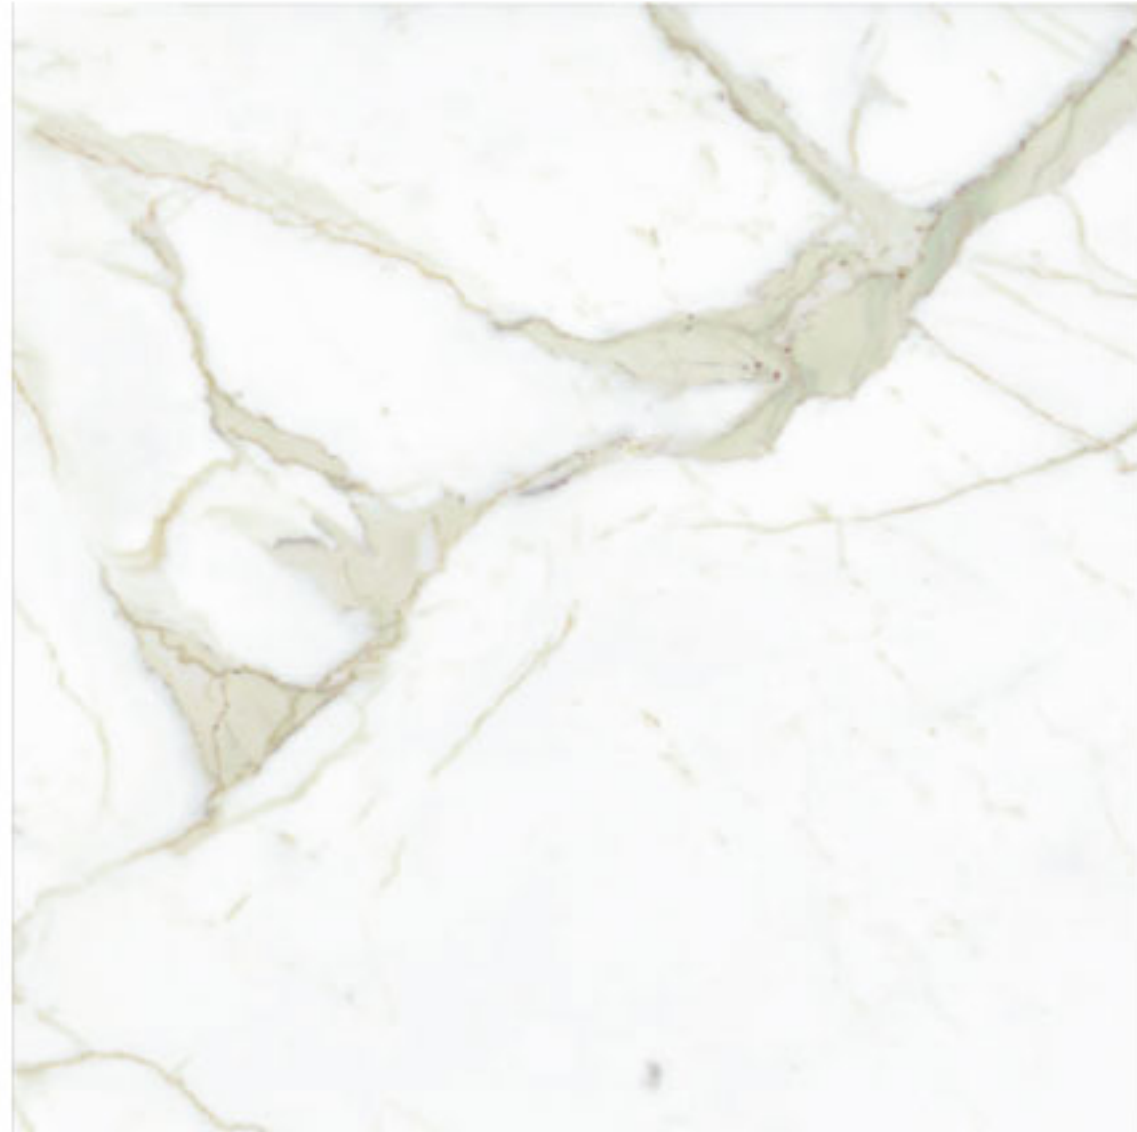

Calacatta

30"x30" honed rectified DIG3030075	30"x30" polished rectified DIP3030075